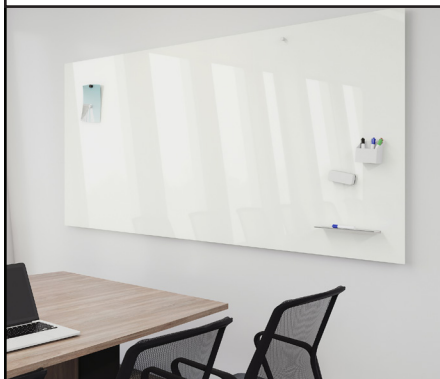

Define™ Glassboards

GLASS TYPES: Vitro STARPHIRE® Low-Iron; Walker Satinlite™ Low-Iron

GLASS SIZES: Up to 72" x 144"

GLASS THICKNESS: 1/4"

TEMPERED: All glassboards are heat-strengthened for safety.

COLORS: Choose from 16 standard colors or specify your own. Same price, same lead time.

MAGNETIC: Glass is Magnetic

CUSTOM: Add graphics, images, logos